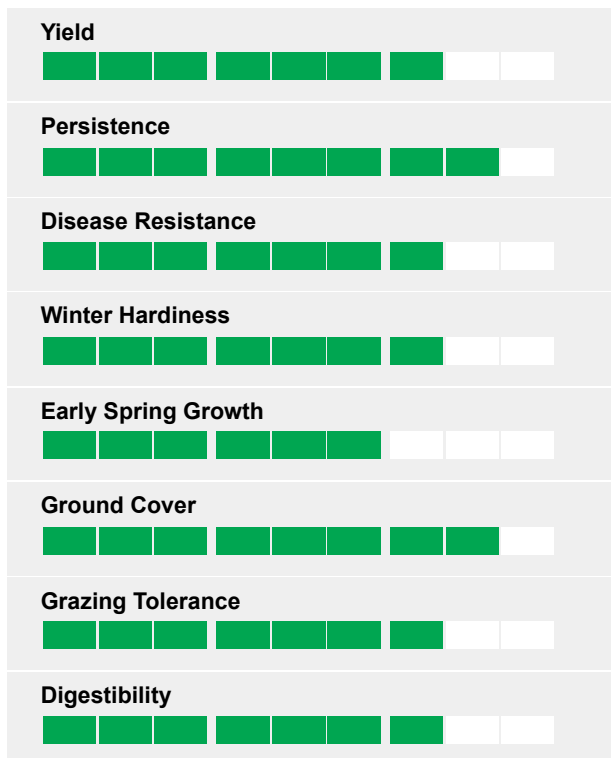

Scotland's best selling dual purpose mixture

A flexible, rotational mixture renowned for its consistent yield and performance, under different management regimes

- Scotland's bestselling mixture, which is also available as a high clover and a no clover option
- Contains the very best and most productive varieties
- Persistence is ensured by top class sward density and winter hardiness
- Specifically formulated for high FIBRE ENERGY, giving increased meat or milk production per kg of dry matter

Recommended sowing rate: 13-15 kg/acre 32-35 kg/Ha

Ratings

Contains: